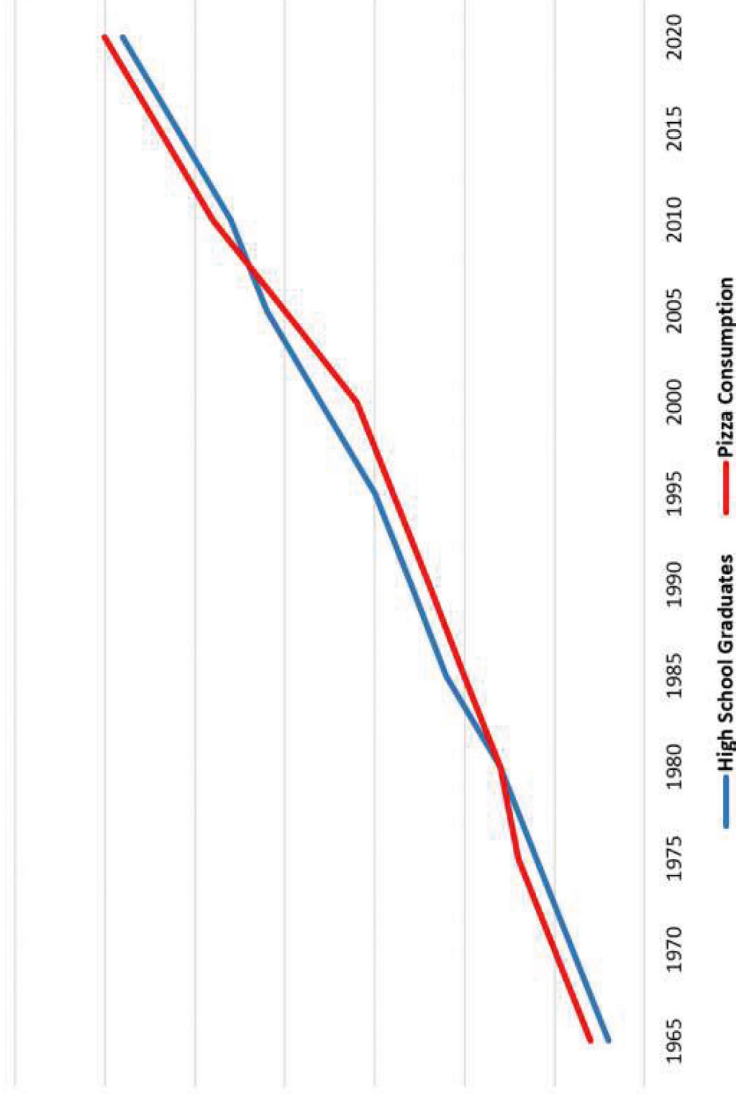

## Age of Miss America correlates with

# Number of people who drowned by falling into a pool

correlates with

## Films Nicolas Cage appeared in

tylervigen.com

## US spending on science, space, and technology correlates with Suicides by hanging, strangulation and suffocation

tylervigen.com

**High School Graduates vs. Pizza Consumption**