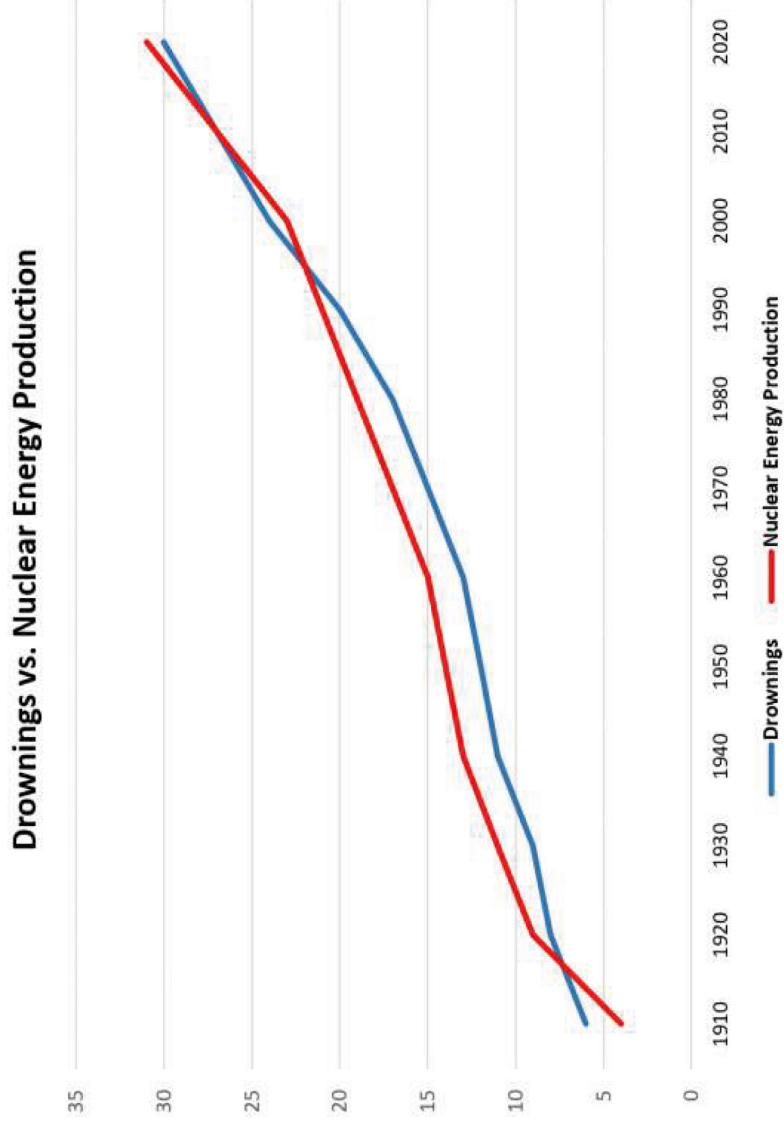

# Power generated by US nuclear power plants

## US spending on science, space, and technology correlates with Suicides by hanging, strangulation and suffocation

tylervigen.com

**High School Graduates vs. Pizza Consumption**