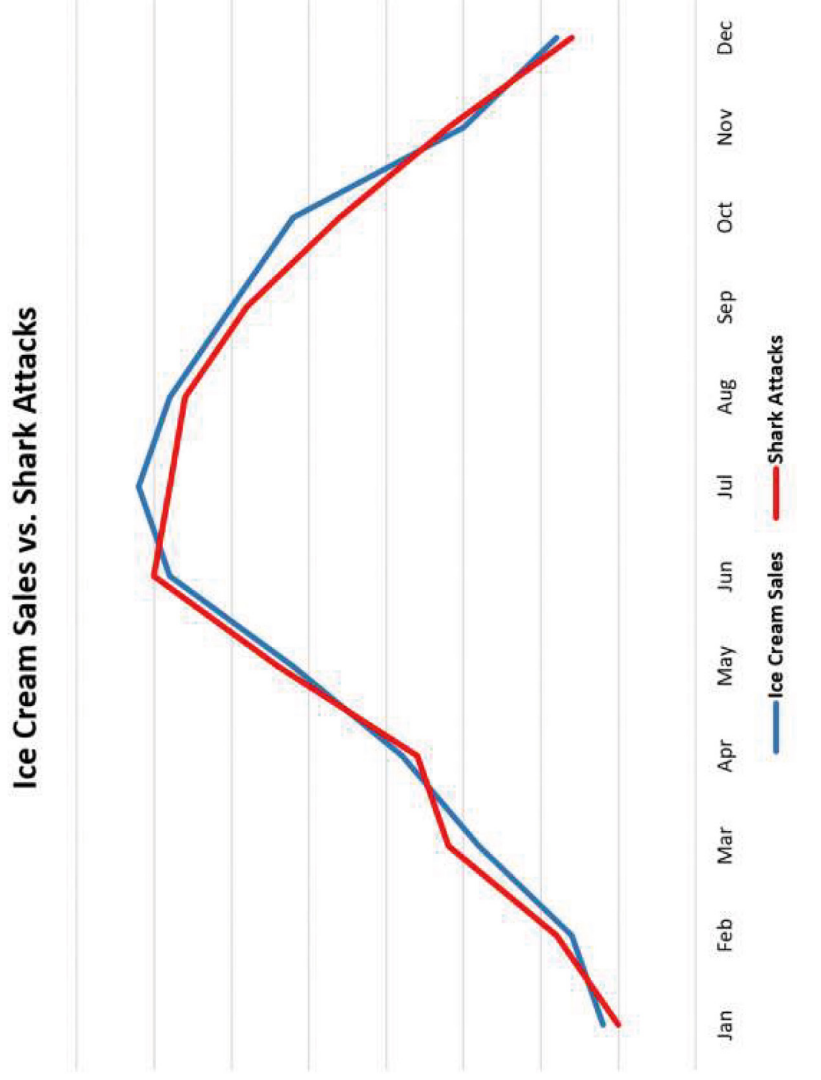

## US spending on science, space, and technology correlates with Suicides by hanging, strangulation and suffocation

tylervigen.com

**High School Graduates vs. Pizza Consumption**